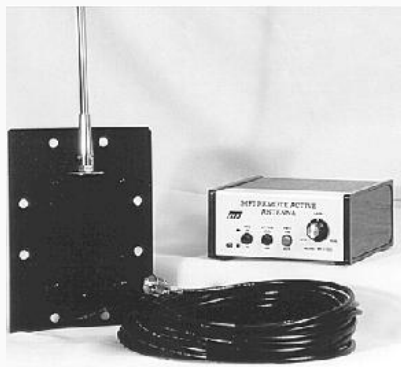

## MFJ-1024 SWL Outdoor Antenna

Model : MFJ-1024

Manufacturer : MFJ

MFJ-1024 SWL Outdoor Antenna.

"World Radio TV Handbook" says MFJ-1024 is a "first rate, easy-to-operate active antenna ... quiet.... excellent dynamic range... good gain... very low noise factor.... broad frequency coverage.... excellent choice..."

Mount it outdoors away from electrical noise for maximum signal and minimum noise. Has convenient mounting holes for easy installation.

MFJ-1024 covers 50kHz to 30MHz.

Receives strong clear signals. 20 dB attenuator, gain control, ON LED Switch selects two receivers and auxiliary or active antenna. Control unit 6x3x5 inches. Remote unit has 54 inch telescopic whip, 50 feet of coax and connector. 3x2x4 inches.