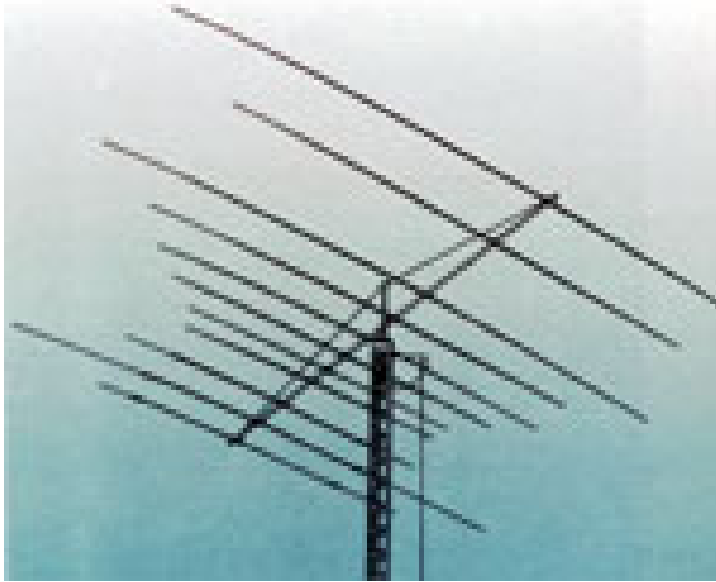

RADIOWORLD

Check www.RadioWorld.co.uk For Latest Prices

263 Walsall Road, Great Wyrley, Walsall, WS6 6DL

Established 1997. Open Monday - Friday 9am - 5pm and Saturday 9.30am - 4pm

Tel: **01922 414 796** Fax: **01922 417829** Skype: **radioworld_uk**

Hy-Gain TH-11DX 5-Band HF Beam

£1575.05

DESCRIPTION

TH-11DX Hy-Gain antenna 11-Element Broadband 5-Band Super Thunderbird Beam for 10, 12, 15, 17, and 20 Meters. The TH-11DX is designed to give the maximum DX performance to the serious ham. Features a lossless log-periodic driven array on all bands with monoband reflectors. Includes high power BN-4000 balun which contributes to produce a maximum power rating of 2000 Watts continuous duty, 4000 Watts PEP on all modes. The TH-11DX also features a corrosion resistant wire boom support system, hot dipped galvanized and stainless steel parts. Stainless steel hardware and clamps are used on all electrical connections.