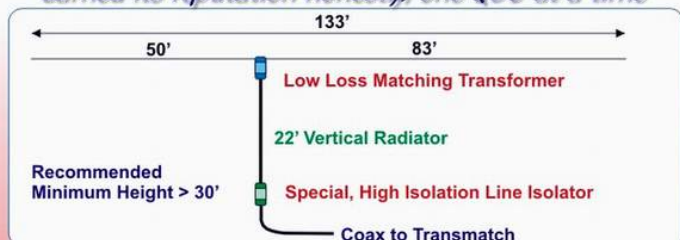

### Specifications

Freq. Coverage	80 - 10 meters
Gain	As much as 10dBd*
Radiator Length	133' Horizontal 22' Vertical
Feed Line	50-ohm coax
Power Rating	1500 W CW/SSB
Support Height	>35' Useable at 25'
Radials	Not needed