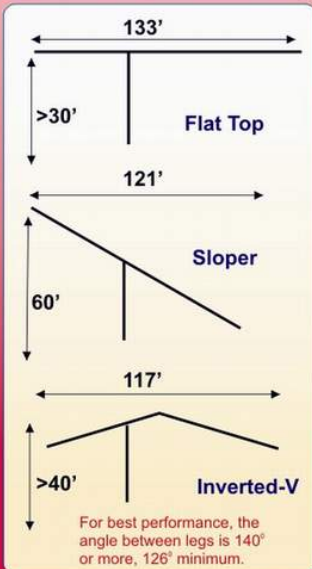

Radio Works CW-80 Carolina Windom 80 wire.

£179.95

DESCRIPTION

The CW-80 RadioWorks Carolina Windom 80, The size of this antenna makes it ideal for many gardens and its DX potential will add at least an S-point to your signal on most occasions. The secret is in the vertical section which offers excellent low angle radiation. But short-haul contacts will be boosted. As the antenna covers all bands it can be used as the main system and it works equally well as inverted V or sloper. The offset feed system makes the domestic installation that much more convenient.