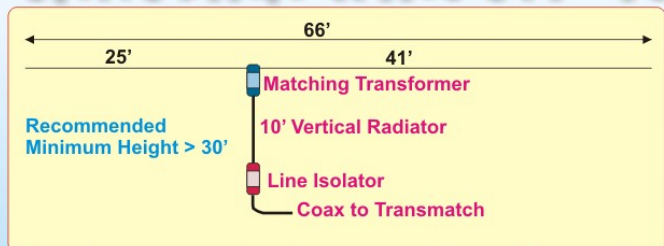

CAROLINA WINDOM® 40

CW-40 plus Radio Works Carolina 40

£179.95

Used to set two "miles-per-watt" world records

Specifications

| | |
|-----------------|---|
| Freq. Coverage | 40 - 10 meters |
| Radiator Length | 66' Horiz + 10' Vert |
| Polarization | Horiz & Vertical |
| Matching | Matching Transformer User's Transmatch |
| Feed Line | 50-ohm coax (RG-8X) |
| Power Rating | 1500 W CW/SSB |
| Support Height. | > 30' Useable @ 25' |