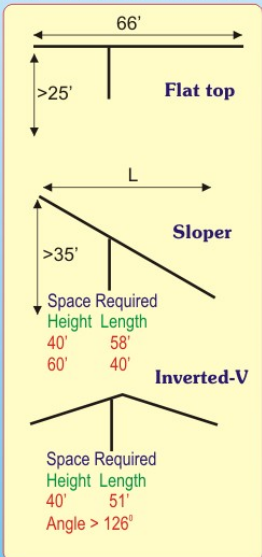

CAROLINA WINDOM® 40

CW-40 plus Radio Works Carolina 40

£179.95

Used to set two "miles-per-watt" world records

Specifications

| | |
|-----------------|---|
| Freq. Coverage | 40 - 10 meters |
| Radiator Length | 66' Horiz + 10' Vert |
| Polarization | Horiz & Vertical |
| Matching | Matching Transformer User's Transmatch |
| Feed Line | 50-ohm coax (RG-8X) |
| Power Rating | 1500 W CW/SSB |
| Support Height. | > 30' Useable @ 25' |

Features

- 40, 30, 20, 17, 15, 12, 10 meters
- Only 66' feet between supports
- Low Angle Radiation Pattern
- Excellent Performance at Low Heights
- The Secret is the Vertical Radiator
- Simple Installation