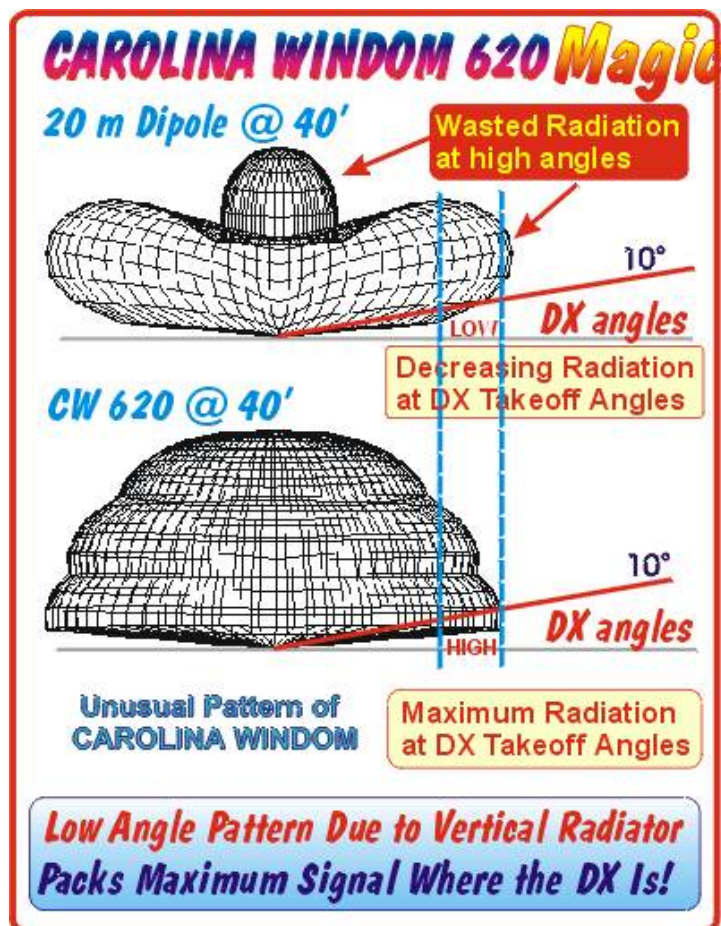

RADIOWORLD

Check www.RadioWorld.co.uk For Latest Prices

263 Walsall Road, Great Wyrley, Walsall, WS6 6DL

Established 1997. Open Monday - Friday 9am - 5pm and Saturday 9.30am - 4pm

Tel: **01922 414 796** Fax: **01922 417829** Skype: **radioworld_uk**

CW-620 Radio Works Carolina

£144.95

DESCRIPTION

The CW-620 Radio Works Carolina Windom, With the Carolina Windom 620 the size comes down to a very easily accommodated 10.36m (34ft) and yet you get excellent 3-band coverage on 20, 15 & 10m and a compromised coverage on 17, 12 & 6m. It has an ideal radiation pattern and an unusually low angle of radiation, making a true backyard DX antenna. The absence of traps and the 1.5kW power rating means you have no chance of damaging the antenna, even with big linears. On all bands above 20m it will leave the G5RV standing! Most internal ATUs will have no trouble in matching this antenna

- 20, 15, 10m plus 17, 12, 6m
- Gain, low angle: 5dB
- Length: 10.36m (34ft)
- Feeder: 50 Ohms
- Matching: Balun/Line isolator
- Transmatch: Required
- SWR: Low
- Power: 1.5kW
- V Radiator: 3m (10ft)