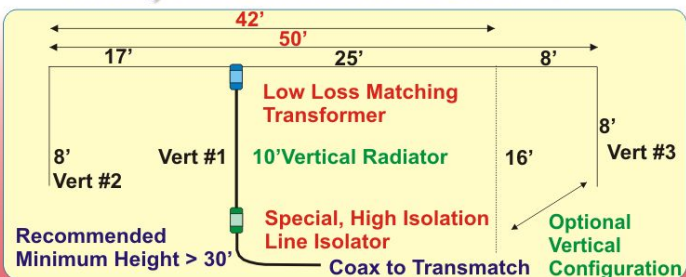

CAROLINA Short 40™

Formerly CAROLINA WINDOM® Beam 40

SH-40 RadioWorks Carolina Short 40-10m antenna (Carolina Beam 40)

£159.95

Specifications

Frequency Coverage:	40 - 10m
Gain:	As much as 10 dBd*
Feedline:	50-ohm coax
Power Rating	1500 watts CW/SSB

*Based on user reports, field evaluations, and product reviews. Gain is due primarily to the low angle radiation pattern which does not exist in common antennas.

DESCRIPTION

The SHORT-40 Radio Works Carolina Short 40-10m, The Carolina Beam 40 has three vertical radiators properly spaced out to produce low-angle, beam like performance. The horizontal portion of the antenna interconnects the three vertical sections and acts as both a feed system and a radiating counterpoise. The result is a multi-element inverted-vertical antenna that operates high in the air, free of ground losses. It is a very efficient antenna. The overall length of the Carolina Beam 40 is only 15.25m (50ft.) easily placed in most small gardens.