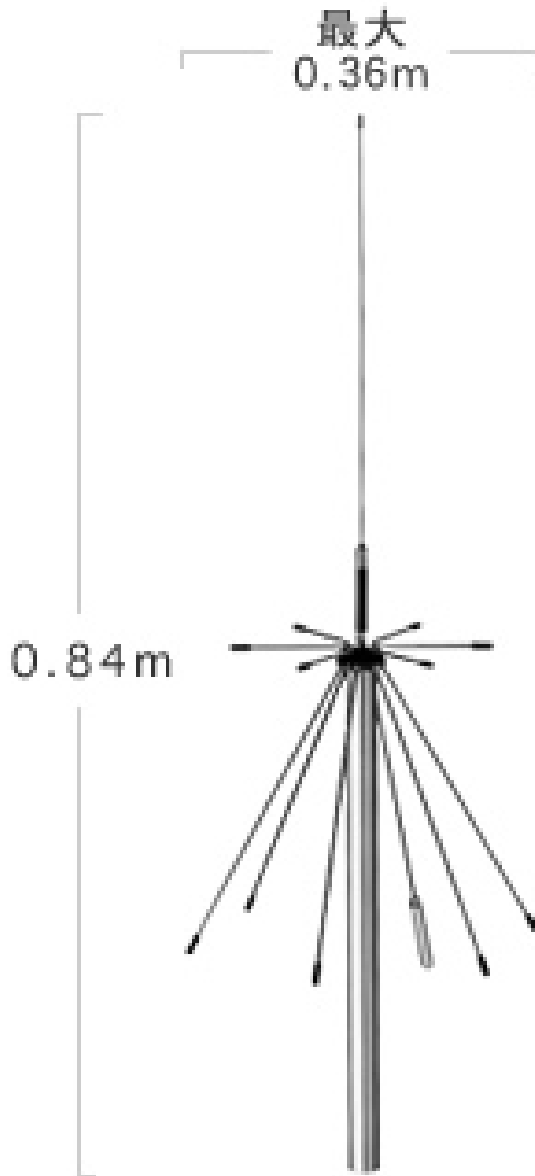

RADIOWORLD

Check www.RadioWorld.co.uk For Latest Prices

263 Walsall Road, Great Wyrley, Walsall, WS6 6DL

Established 1997. Open Monday - Friday 9am - 5pm and Saturday 9.30am - 4pm

Tel: **01922 414 796** Fax: **01922 417829** Skype: **radioworld_uk**

Diamond D-190 | Discone Antenna

£92.95

DESCRIPTION

The D-190 Diamond Discone Antenna, * Frequency 100-1500MHz * Type Discone * Impedance 50 Ohms * Length 0.84m * Max Radius length 18cm * Mast size 25-50mm * Weight 0.52kg This model is supplied with 10m RG58A and 2 x PL-239 plugs.