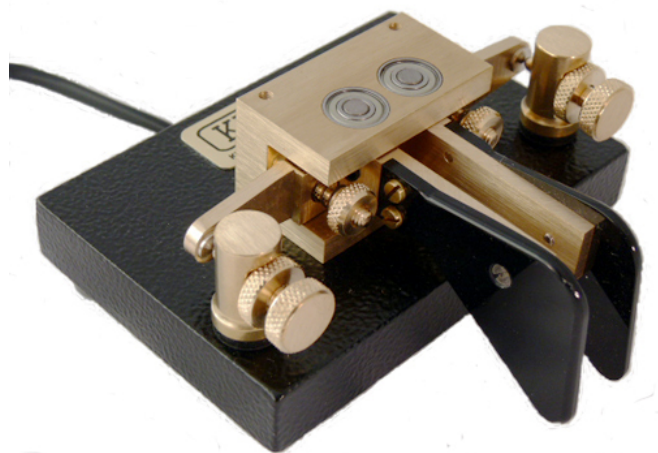

TPKA Kent Twin Paddle Brass Morse Key £139.96

DESCRIPTION

TPKA (formerly KTPA) Kent Twin Paddle Brass Morse Key Assembled

Ideal for those who prefer to use an electronic keyer with the resultant reduction in fatigue. The heavy metal base ensures that this key will not wander across the desk when used! Two bearing races gives this key a 'frictionless' feel with tension and travel adjusters on each paddle. Smooth plastic finger grips and brass construction make this a lovely instrument. The unit can be used as a normal electronic or iambic keyer. An unterminated cable is ready wired to the unit. Also available in kit form.

* Normal or Iambic * Brass * Heavy base* Size 100 x 105 x 40mm * Weight 1.1kg