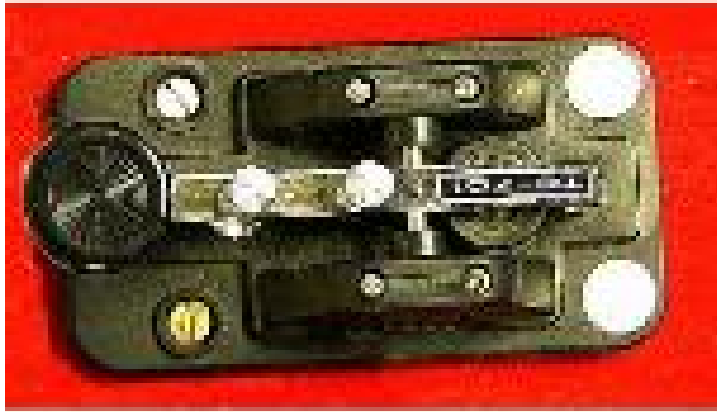

TC-701 Hi-Mound Morse Key/Oscillator

£44.95

DESCRIPTION

TC-701 Hi-Mound Morse Key/Oscillator

Here's a budget class CW key with a built-in oscillator that us ideal for practice. Smart appearance and heavy chrome finish makes this key look attractive and it works extremely well. You get adjustable travel and adjustable tension. This lets you adjust the key to exactly the feel you require.