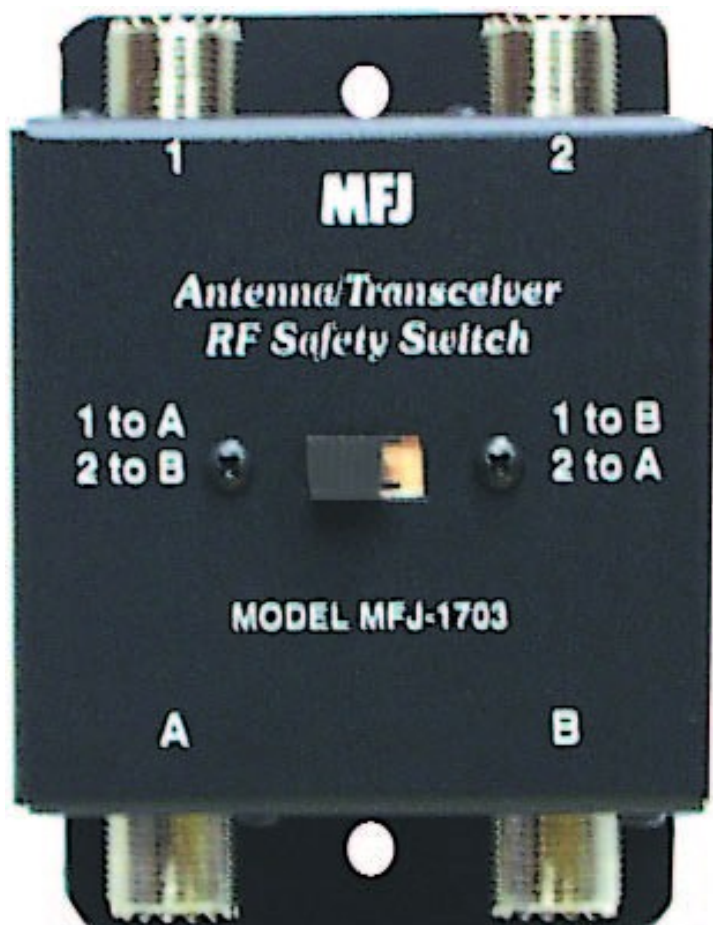

MFJ-1703B Antenna | Transceiver Safety Switch

£44.95

DESCRIPTION

The MFJ-1703B is an antenna-to-transceiver safety switch designed to help protect your radios by, ensuring both radios are always connected to an antenna. You can also connect a dummy load and easily switch between the antenna and dummy load.

OPERATION

The MFJ-1703B uses SO-239 for radio and antenna connections. Connect one antenna or dummy load

to 1 and the other antenna or dummy load to 2. Connect one radio to A and the other radio to B.

The MFJ-1703B is an antenna-to-transceiver safety switch designed to safely connect an ANTENNA 1

to a RADIO A and at the same time connecting an ANTENNA 2 to a RADIO B.

By moving the front-panel switch to the right, the connections are reversed: ANTENNA 1 to RADIO

B, and ANTENNA 2 to RADIO A.

In either switch position, both radios are always connected to an antenna or dummy load.

* 2x inputs, 2x outputs, * 4x SO-239 sockets, * Size 75 x 106 x 70mm,* Weight 200g