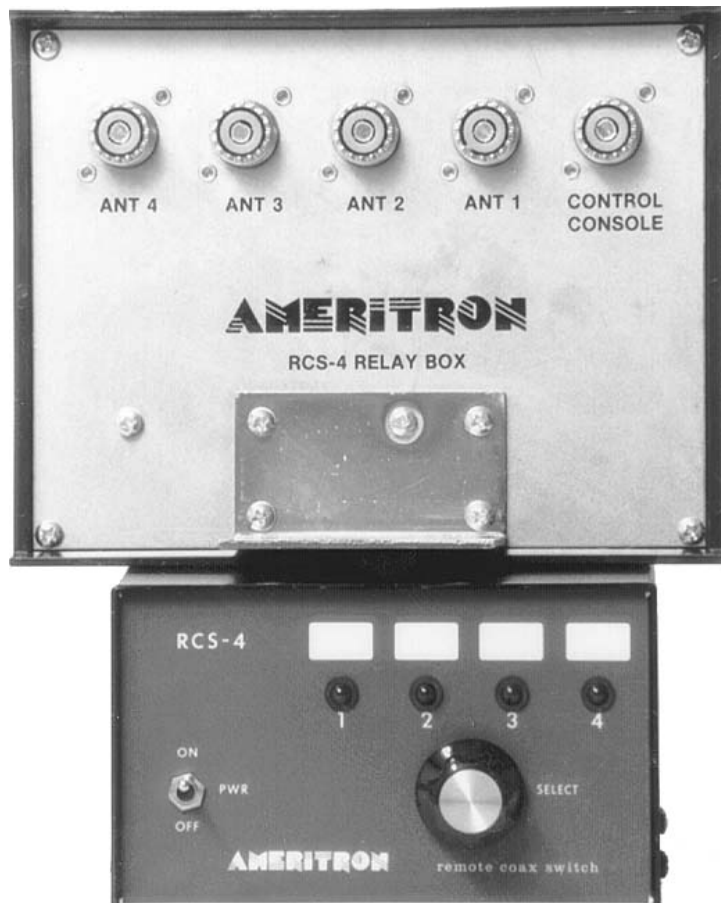

4-way Remote Coax Switch SO-239- Ameritron RCS-4X £174.95

DESCRIPTION

The Ameritron RCS-4X 4-way Remote Coax Switch (SO-239), The Ameritron RCS-4X is a remote controlled coax switch that selects one of four outputs by supplying all control voltages through the coax. The elimination of control cables gives you a fast, neat and inexpensive installation with only one coaxial line for four antennas.

You get two units -- the switching box that can be tower, mast or wall mounted and the control console that is located at your operating station. The attractive indoor console has bright LED antenna selector indicators.

A steel enclosure provides 100% shielding to prevent RFI and TVI. switching time is 50ms. SO-239 connectors provide reliable connections. The weatherproof switching box uses three heavy duty 10 ampere contact relays on a rugged G-10 fiberglass circuit board. quality components are used throughout the entire unit to ensure maximum life for the sometimes difficult-to-reach switching box.

The RCS-4X operates from 240 VAC power source that allows safe operation with 14 volts control voltage.

Frequencies from 1.8 to through 30 MHz are covered by this excellent station accessory.

handles 1500 watts continuous.