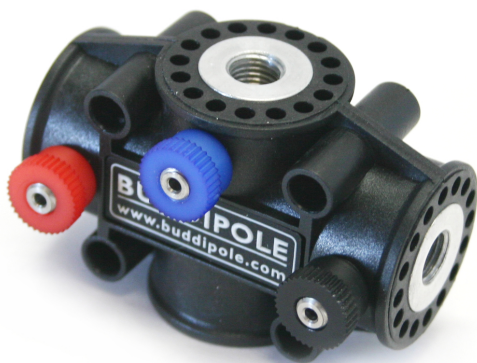

Buddipole VersaTee

£59.95

DESCRIPTION

The new Buddipole VersaTee is truly a revolution in design for any type of portable dipole. Manufactured from a custom-made injection mold with fiberglass reinforced materials which are UV resistant, the VersaTee is built rugged and made to withstand extended outdoor use in all types of conditions.

The VersaTee contains standard 3/8" x 24 threads for mounting Buddipole antenna arms or other elements (such as Hamsticks) securely. The addition of molded pin placements allows for the use of rotating arms which lock securely into place. You can now create any dipole configuration you desire (Slopers, Vees and Inverted Vees, L shapes, Vertical dipoles, etc.) in only a matter of seconds and without fear of slipping!