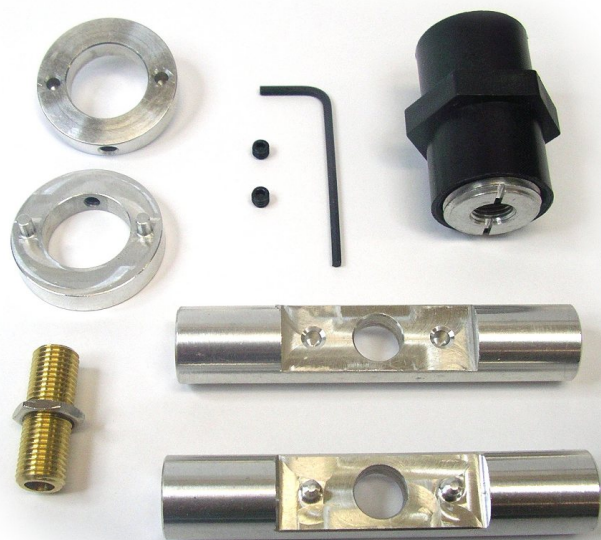

RADIOWORLD

Check www.RadioWorld.co.uk For Latest Prices

263 Walsall Road, Great Wyrley, Walsall, WS6 6DL

Established 1997. Open Monday - Friday 9am - 5pm and Saturday 9.30am - 4pm

Tel: **01922 414 796** Fax: **01922 417829** Skype: **radioworld_uk**

Buddipole 6 Metre Yagi Kit

£64.96

DESCRIPTION

The 6 Metre Yagi Kit will allow you to construct a 2-element Yagi antenna when added to a Buddipole Package (you will need one additional telescopic whip as well). Please see the manual in the "documentation" link on the left side navigation panel for a complete list of necessary parts,. These parts are also used to construct our 2m and 10m yagis.