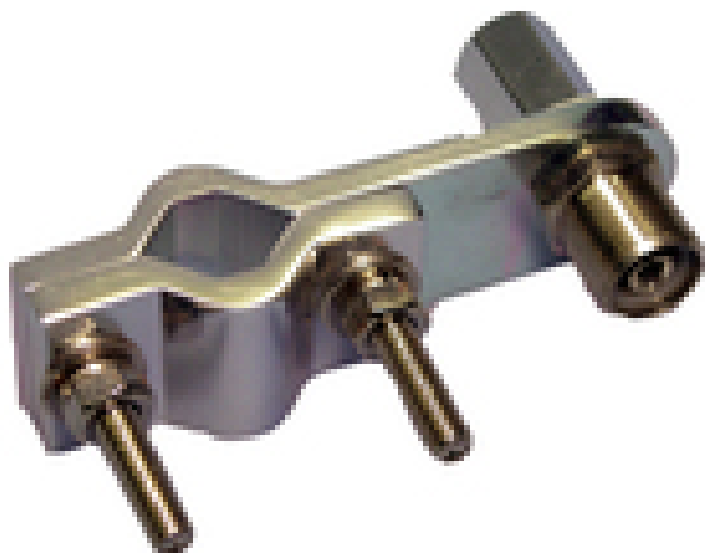

SW BHM-1 CB MIRROR MOUNT

£7.50

DESCRIPTION

CB RADIO MIRROR MOUNT, Horizontal, double groove mirror mount made of high quality aluminium extrusion, complete with 3/8" x 24 thread stud mount with SO239 connector.