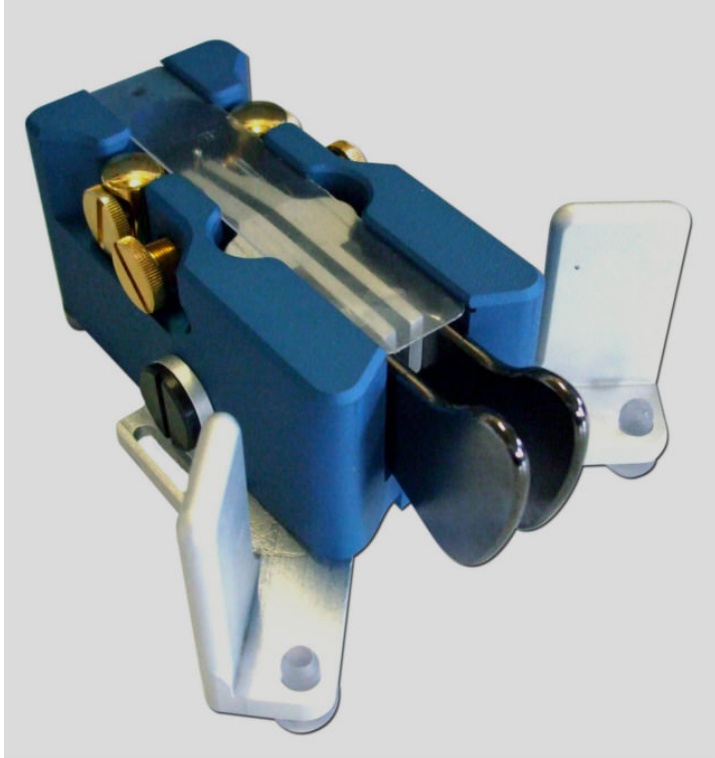

Begali Traveler Light Morse Key

£261.95

DESCRIPTION

The Magnetic Traveler Light is a iambic key that addresses the needs of the traveling or backpacking ham in a no-compromise design. It combines constructive elements found in our Simplex and Magnetic Classic keys in a rugged package that will survive the rigors of a roving life. Using sealed precision bearings, repelling magnets, micro-threaded adjustments, gold contacts as a standard, and light-weight alloys, this is a unique key that is sure to become a classic. These pictures show the blue finish, but you can also order it with a black base.

The Magnetic Traveler Light uses a unique folding base that protects the finger pieces during transport, and in the open position it provides the required lateral stability. It uses a light-weight alloy for the base and the "wings", and it weighs in at about 1.5 pounds - so it is still heavy enough to stay put during desktop usage. For the backpacking user who may not have a desk the Magnetic Traveler Light is equipped with attachments and a strap to fasten it to your leg.