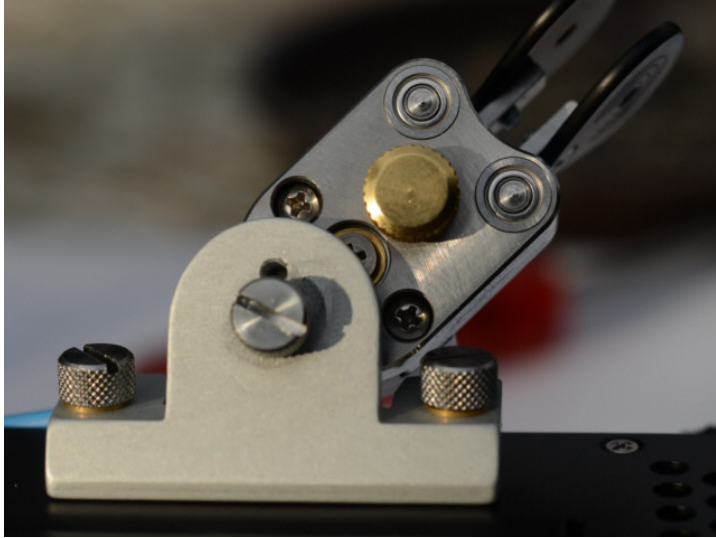

RADIOWORLD

Check www.RadioWorld.co.uk For Latest Prices

263 Walsall Road, Great Wyrley, Walsall, WS6 6DL

Established 1997. Open Monday - Friday 9am - 5pm and Saturday 9.30am - 4pm

Tel: **01922 414 796** Fax: **01922 417829** Skype: **radioworld_uk**

Begali KX3 Mounting Bracket For Adventure Key

£39.95

DESCRIPTION