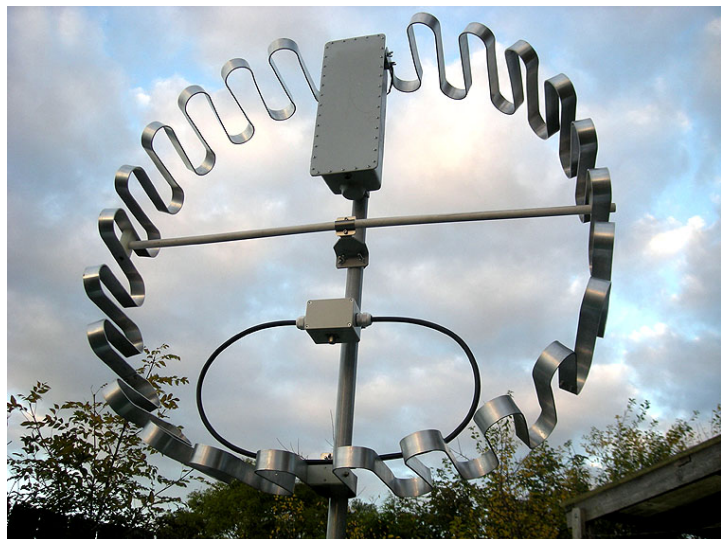

Single Fractal Magnetic Loop Antenna

£349.96

DESCRIPTION

Single Fractal Magnetic Loop Antenna, Reduced size 3 times than conventional magnetic loop (size 1.2X1.2-1x1 meter and 70X70cm) Fractal shape make antenna much broader bandwidth up to 120 KHz on 10 meters band Easy tuning slow motion power dc motor with double gears electrically insulated Capacitor Butterfly type 7mm gap between plates make them up to 9KV insulation allowed use up to 400watts power Ridged design easy assembling with size suitable for portable installation also balcony or loft