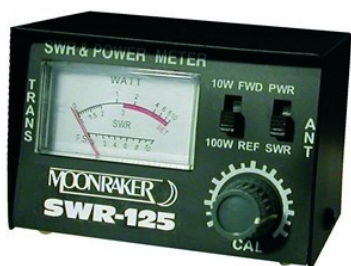

### DESCRIPTION

This unit is ideal to check not only SWR readings but your output power also to insure best performance at your station ...

Key Features/Specifications:

Type: CB SWR & power meter

Frequency: 26-30 MHz